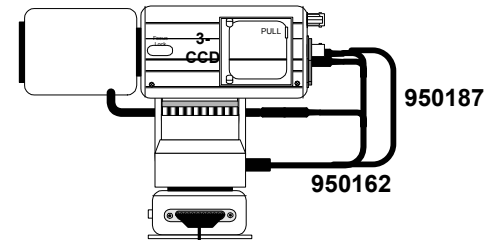

System 160-R-3-APT

Cameras and camera accessories sold separately.

This system is shown with JVC KY-F55BU cameras and JVC HZ-610MDU lens.